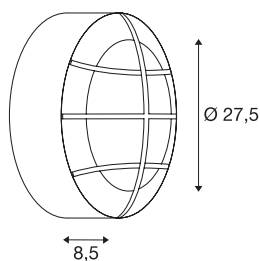

BULAN GRID

outdoor wall and ceiling light, A60, IP55, round, anthracite, max. 50W, PC cover

Round and aluminium-made wall and ceiling light BULAN GRID, which is rated IP55 and thereby suitable for outdoor use. The opalescent and PC-made illumination surface of the double-headed luminaire is protected by an even-coloured grid. The electrical connection of the luminaire, which comes in various colours, is made directly to the 230V mains supply.

TECHNICAL DATA

Item no.:	229085
Socket	E27
Number of sockets	2
Primary nominal voltage	220-240V ~50/60Hz mA/V
Height	8.5 cm
Diameter	27.5 cm
Net weight	1.315 kg
Gross weight	1.603 kg
IP Code	IP 44
Safety class	I
Assembly	Surface
Assembly details	Ceiling, Wall
Wattage	25 W
Color	anthracite
BIG WHITE Page	691