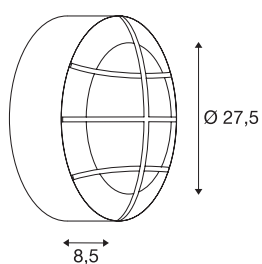

## BULAN GRID

outdoor wall and ceiling light, TC-TSE, IP55, round, white, max. 50W

Round and aluminium-made wall and ceiling light BULAN GRID, which is rated IP55 and thereby suitable for outdoor use. The opalescent and PC-made illumination surface of the double-headed luminaire is protected by an even-coloured grid. The electrical connection of the luminaire, which comes in various colours, is made directly to the 230V mains supply.

## TECHNICAL DATA

Item no.:	229081
Socket	E27
Number of sockets	2
Primary nominal voltage	220-240V ~50/60Hz mA/V
Height	8.5 cm
Diameter	27.5 cm
Net weight	1.364 kg
Gross weight	1.666 kg
IP Code	IP 44
Safety class	I
Assembly	Surface
Assembly details	Ceiling, Wall
Wattage	25 W
Color	white
BIG WHITE Page	691