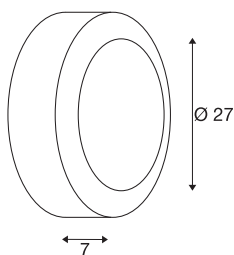

## BULAN

outdoor wall and ceiling light, C35, IP44, round, silver-grey, frosted glass, max. 60W

Round and aluminium-made wall and ceiling light BULAN which is rated IP44 and thereby suitable for outdoor use. The frosted and glass-made light surface is surrounded by a painted housing. Available in different colour versions, the electrical connection is made directly to 230V mains supply.

## TECHNICAL DATA

Item no.:	229072
Socket	E14
Lamp	C35
Number of sockets	1
Lamps included	No
Primary nominal voltage	220-240V ~50/60Hz mA/V
Height	7 cm
Diameter	27 cm
Net weight	1.574 kg
Gross weight	1.956 kg
IP Code	IP 44
Safety class	I
Assembly	Surface
Assembly details	Ceiling, Wall
Wattage	60 W
Color	grey
BIG WHITE Page	691

## Recommended lamp

1005284	C35 E14 , transparent LED light, 4.2W 2700K CRI90 320°
1005285	C35 E14 , Frosted LED light, 4.2W 2700K CRI90 320°