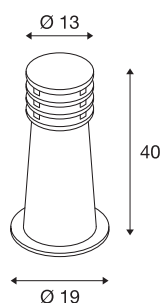

RUSTY 40

outdoor floor stand, TC-DSE, IP55, round, rusted steel, Ø/H 19/40 cm, max. 11W

The direct radiating floor stands of the RUSTY series convince by their exceptional rust look. This is achieved by a special chemical treatment of the FeCSi steel used, which produces a controlled rust layer on the surface, which protects the actual material from further corrosion. This makes the luminaires unique pieces and an absolutely special feature wherever they are installed. With protection class IP55, they are suitable for outdoor use. As an option an earth spike as well as a connection box for safe electrical connection are available within the bollard. The electrical connection of the versions available is made to the 230V mains supply.

TECHNICAL DATA

Item no.:	229020
Socket	E27
Number of sockets	1
Primary nominal voltage	220-240V ~50/60Hz mA/V
Height	40 cm
Diameter	19 cm
Net weight	8.098 kg
Gross weight	8.8 kg
IP Code	IP 55
Safety class	II
Assembly	Surface
Assembly details	Ground
Wattage	11 W
Color	rust
BIG WHITE Page	533

Recommended lamp

1005289	T38 E27 , white LED light, 8W 3000K CRI90 240°
1005290	T38 E27 , white LED light, 8W 4000K CRI90 240°

Accessories

228730	CONNECTION BOX , 3-pin, IP68
229022	EARTH SPIKE , for RUS- TY, galvanised steel, length 50cm