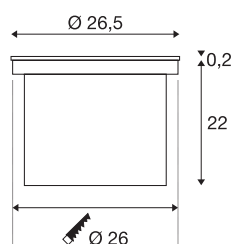

ADJUST 265

outdoor inground fitting, HIT, IP67, round, stainless steel 304, max. 70W

The walkable recessed ground luminaire with a round stainless steel cover and partially frosted glass is equipped with an adjustable G12 socket and a suitable ballast making it compatible with discharge lamps. Rated IP67, DA-SAR is suitable for outdoor use. The electrical connection is made directly to 230V mains supply. For simplified mounting, a suitable installation housing is included offering through-wiring possibility.

TECHNICAL DATA

Item no.:	228240
Socket	G12
Lamp	HIT-CE
Number of sockets	1
Lamps included	No
Primary nominal voltage	220-240V ~50/60Hz mA/V
Tilt range	15 °
Diameter	26.5 cm
Depth	20 cm
Installation diameter	26 cm
Installation depth	22 cm
Net weight	5.141 kg
Gross weight	5.758 kg
IP Code	IP 67
Safety class	I
Assembly	Recessed
Assembly details	Ground
Wattage	70 W
Mechanical loading	5 t