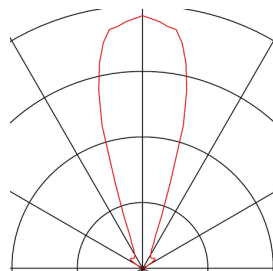

ADJUST 265

outdoor inground fitting, HIT, IP67, round, stainless steel 304, max. 70W

The walkable recessed ground luminaire with a round stainless steel cover and partially frosted glass is equipped with an adjustable G12 socket and a suitable ballast making it compatible with discharge lamps. Rated IP67, DA-SAR is suitable for outdoor use. The electrical connection is made directly to 230V mains supply. For simplified mounting, a suitable installation housing is included offering through-wiring possibility.

TECHNICAL DATA

Item no.:	228240
Socket	G12
Lamp	HIT-CE
Number of sockets	1
Lamps included	No
Primary nominal voltage	220-240V ~50/60Hz mA/V
Tilt range	15 °
Diameter	26.5 cm
Depth	20 cm
Installation diameter	26 cm
Installation depth	22 cm
Net weight	5.141 kg
Gross weight	5.758 kg
IP Code	IP 67
Safety class	I
Assembly	Recessed
Assembly details	Ground
Wattage	70 W
Mechanical loading	5 t