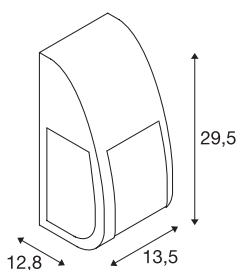

## KERAS ELT

outdoor wall and ceiling light, TC-TSE, IP54, anthracite, energy-saving lamp, max. 24W

Aluminium-made wall and ceiling light KERAS ELT with opalescent polycarbonate illumination surface. With protection class IP54, the luminaire is available in several colour versions and is suitable for outdoor use. The electrical connection is made directly to the 230V mains supply.

## TECHNICAL DATA

Item no.:	227176
Socket	E27
Number of sockets	1
Primary nominal voltage	220-240V ~50/60Hz mA/V
Width	13.5 cm
Height	29.5 cm
Depth	12.8 cm
Net weight	1.305 kg
Gross weight	1.567 kg
IP Code	IP 54
Safety class	I
Assembly	Surface
Assembly details	Ceiling, Wall
Wattage	25 W
Color	anthracite
BIG WHITE Page	661