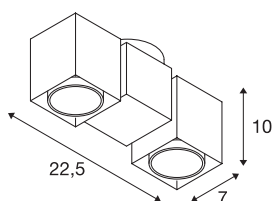

## ALTRA DICE

ceiling light, double-headed, QPAR51, silver-grey/black, max. 100 W

The cube-shaped ceiling light ALTRA DICE from aluminium and steel is equipped with two lamp heads with one unilateral cut each in order to host the high-voltage halogen lamps. Optionally available in white or silver-grey colour version, the adjustable surface-mounted spot for 240V halogen lamps with GU10 socket is ready for direct connection to 230V mains supply.

## TECHNICAL DATA

Item no.:	151534
Socket	GU10
Lamp	QPAR51
Number of sockets	2
Lamps included	No
Primary nominal voltage	220-240V ~50/60Hz mA/V
Tilt range	180 °
Horizontal rotation range	350 °
Length	22.5 cm
Width	7 cm
Height	9 cm
Net weight	0.789 kg
Gross weight	0.942 kg
IP Code	IP 20
Safety class	I
Assembly	Surface
Assembly details	Ceiling, Wall
Wattage	50 W
Color	grey
Maximum ambient temperature	25 °C
BIG WHITE Page	308