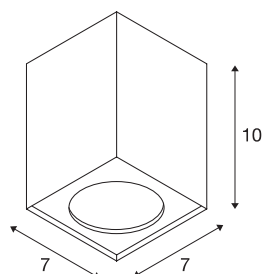

ALTRA DICE

ceiling light, QPAR51, square, silver-grey/black, max. 35W

The cube-shaped ceiling light ALTRA DICE from aluminium and steel has a unilateral cut in order to host the 240V halogen lamp. Optionally available in white or silver-grey colour version, ALTRA DICE is ready for direct connection to 230V mains supply.

TECHNICAL DATA

Item no.:	151514
Socket	GU10
Lamp	QPAR51
Number of sockets	1
Lamps included	No
Primary nominal voltage	220-240V ~50/60Hz mA/V
Length	7 cm
Width	7 cm
Height	10 cm
Net weight	0.312 kg
Gross weight	0.384 kg
IP Code	IP 20
Safety class	I
Assembly	Surface
Assembly details	Ceiling
Wattage	35 W
Color	grey
Maximum ambient temperature	25 °C
BIG WHITE Page	274