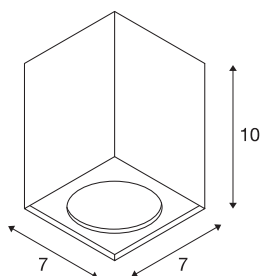

ALTRA DICE

ceiling light, QPAR51, square, white, max. 35W

The cube-shaped ceiling light ALTRA DICE from aluminium and steel has a unilateral cut in order to host the 240V halogen lamp. Optionally available in white or silver-grey colour version, ALTRA DICE is ready for direct connection to 230V mains supply.

TECHNICAL DATA

Item no.:	151511
Socket	GU10
Lamp	QPAR51
Number of sockets	1
Lamps included	No
Primary nominal voltage	220-240V ~50/60Hz mA/V
Length	7 cm
Width	7 cm
Height	10 cm
Net weight	0.319 kg
Gross weight	0.391 kg
IP Code	IP 20
Safety class	I
Assembly	Surface
Assembly details	Ceiling
Wattage	35 W
Color	white
Maximum ambient temperature	25 °C
BIG WHITE Page	274