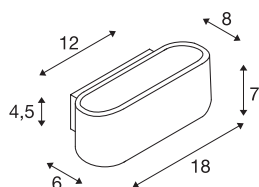

## OSSA 180 wall light

QT-DE12, oval, up/down, brushed aluminium, L/W/H  
18/8/7 cm, max. 100W

The wall light OSSA 180 sets a strong, modern design accent by its form, which is emphasised by the illumination properties of the operated R7s halogen tube. Prepared for wall mounting, the OSSA 180 is available in several colour versions and supplied ready for direct connection to 230V mains supply.

## TECHNICAL DATA

Item no.:	151456
Socket	R7s 78mm
Lamp	QT-DE12
Number of sockets	1
Lamps included	No
Primary nominal voltage	220-240V ~50/60Hz mA/V
Width	18 cm
Height	7 cm
Depth	8 cm
Net weight	0.694 kg
Gross weight	0.877 kg
IP Code	IP 20
Safety class	I
Assembly	Surface
Assembly details	Wall
Wattage	100 W
Color	aluminium
UGR ≤	23
BIG WHITE Page	202