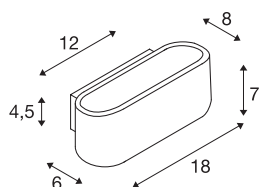

## OSSA 180 wall light

QT-DE12, oval, up/down, white, L/W/H 18/8/7 cm, max. 100W

The wall light OSSA 180 sets a strong, modern design accent by its form, which is emphasised by the illumination properties of the operated R7s halogen tube. Prepared for wall mounting, the OSSA 180 is available in several colour versions and supplied ready for direct connection to 230V mains supply.

## TECHNICAL DATA

Item no.:	151451
Socket	R7s 78mm
Lamp	QT-DE12
Number of sockets	1
Lamps included	No
Primary nominal voltage	220-240V ~50/60Hz mA/V
Width	18 cm
Height	7 cm
Depth	8 cm
Net weight	0.703 kg
Gross weight	0.889 kg
IP Code	IP 20
Safety class	I
Assembly	Surface
Assembly details	Wall
Wattage	100 W
Color	white
UGR ≤	23
BIG WHITE Page	202