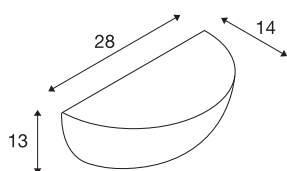

PLASTRA 101

wall light, C35, half-round, white plaster, max. 40 W

The PLASTRA 101 plaster light is a highly individual wall light with a pure, clear form. Prepared to take E14 incandescent or energy saving lamps, it comes ready for direct connection to 230V mains supply. The sandpaper included as part of the delivery is used to clean the surfaces. After priming, the luminaire can be painted with wall paint as desired.

TECHNICAL DATA

Item no.:	148013
Socket	E14
Lamp	C35
Number of sockets	1
Lamps included	No
Primary nominal voltage	220-240V ~50/60Hz mA/V
Width	28 cm
Height	13 cm
Depth	14 cm
Net weight	1.555 kg
Gross weight	2.081 kg
IP Code	IP 20
Safety class	I
Assembly	Surface
Assembly details	Wall
Wattage	40 W
Color	white
BIG WHITE Page	194