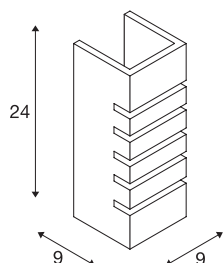

PLASTRA wall light

square, 100 Slot, white plaster, E14, max. 40 W

The PLASTRA plaster light is a highly individual wall light with a pure, clear form. Prepared to take E14 incandescent or energy saving lamps, it comes ready for direct connection to 230V mains supply. The sandpaper included as part of the delivery is used to clean the surfaces. After priming, the luminaire can be painted with wall paint as desired.

TECHNICAL DATA

Item no.:	148010
Socket	E14
Lamp	C35
Number of sockets	1
Lamps included	No
Primary nominal voltage	220-240V ~50/60Hz mA/V
Width	9 cm
Height	24 cm
Depth	9 cm
Net weight	1.795 kg
Gross weight	2.241 kg
IP Code	IP 20
Safety class	I
Assembly	Surface
Assembly details	Wall
Wattage	40 W
Color	white
BIG WHITE Page	191