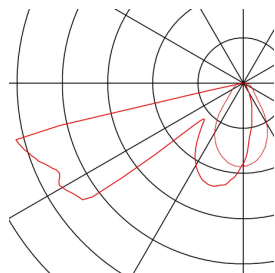

FRAME CURVE

recessed fitting, LED, 3000K, square, silver-grey, incl. leaf springs

With our FRAME series we offer you a lighting solution for recessed wall and ceiling installation with minimum space requirements. The LED version is equipped with a durable diode and available in either pure white or warm white light colour. To operate, the FRAME CURVE needs a suitable constant current driver rated at 350mA. The optional accessory includes a connector strip for simplified wiring in addition to the mounting box and flush-mount frame. This luminaire contains built-in LED lamps.

TECHNICAL DATA

Item no.:	111292
Secondary power / secondary voltage	350mA
Width	9 cm
Height	9 cm
Depth	4 cm
Installation length	8.1 cm
Installation width	6.9 cm
Installation depth	4.5 cm
Net weight	0.14 kg
Gross weight	0.198 kg
IP Code	IP 20
Safety class	III
Assembly	Recessed
Assembly details	Wall
Wattage	1 W
Lumen	60 lm
Colour temperature	3000 Kelvin
Color	grey
CRI	90
LXXBXX data	L70B50
Service life	30000 h
BIG WHITE Page	408