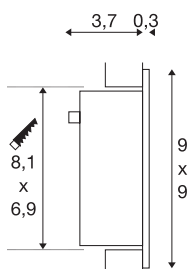

FRAME CURVE

recessed fitting, LED, 3000K, square, silver-grey, incl. leaf springs

With our FRAME series we offer you a lighting solution for recessed wall and ceiling installation with minimum space requirements. The LED version is equipped with a durable diode and available in either pure white or warm white light colour. To operate, the FRAME CURVE needs a suitable constant current driver rated at 350mA. The optional accessory includes a connector strip for simplified wiring in addition to the mounting box and flush-mount frame. This luminaire contains built-in LED lamps.

TECHNICAL DATA

Item no.:	111292
Secondary power / secondary voltage	350mA
Width	9 cm
Height	9 cm
Depth	4 cm
Installation length	8.1 cm
Installation width	6.9 cm
Installation depth	4.5 cm
Net weight	0.14 kg
Gross weight	0.198 kg
IP Code	IP 20
Safety class	III
Assembly	Recessed
Assembly details	Wall
Wattage	1 W
Lumen	60 lm
Colour temperature	3000 Kelvin
Color	grey
CRI	90
LXXBXX data	L70B50
Service life	30000 h
BIG WHITE Page	408