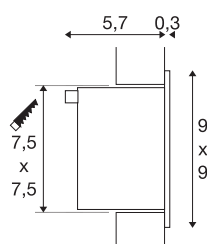

FRAME BASIC

recessed fitting, LED, 3000K, square, matt white, incl. leaf springs

With our FRAME series we offer you a lighting solution for recessed wall and ceiling installation with minimum space requirements. The LED version is equipped with a high-quality diode and available in either pure white or warm white light colour. To operate, the FRAME BASIC needs a suitable constant current driver rated at 350mA. The optional accessory includes a connector strip for simplified wiring in addition to the mounting box and flush-mount frame. This luminaire contains built-in LED lamps.

TECHNICAL DATA

Item no.:	113262
Secondary power / secondary voltage	350mA
Width	9 cm
Height	9 cm
Depth	6 cm
Installation length	7.5 cm
Installation width	7.5 cm
Installation depth	6.6 cm
Net weight	0.226 kg
Gross weight	0.286 kg
IP Code	IP 20
Safety class	III
Assembly	Recessed
Assembly details	Ceiling, Wall
Wattage	1 W
Lumen	40 lm
Colour temperature	3000 Kelvin
Color	white
CRI	90
LXXBXX data	L70B50
Service life	30000 h
BIG WHITE Page	409