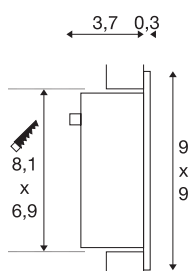

FRAME CURVE

recessed fitting, LED, 3000K, square, matt white, incl. leaf springs

With our FRAME series we offer you a lighting solution for recessed wall and ceiling installation with minimum space requirements. The LED version is equipped with a durable diode and available in either pure white or warm white light colour. To operate, the FRAME CURVE needs a suitable constant current driver rated at 350mA. The optional accessory includes a connector strip for simplified wiring in addition to the mounting box and flush-mount frame. This luminaire contains built-in LED lamps.

TECHNICAL DATA

| | |
|-------------------------------------|-------------|
| Item no.: | 113292 |
| Secondary power / secondary voltage | 350mA |
| Width | 9 cm |
| Height | 9 cm |
| Depth | 4 cm |
| Installation length | 8.1 cm |
| Installation width | 6.9 cm |
| Installation depth | 4.5 cm |
| Net weight | 0.143 kg |
| Gross weight | 0.2 kg |
| IP Code | IP 20 |
| Safety class | III |
| Assembly | Recessed |
| Assembly details | Wall |
| Wattage | 1 W |
| Lumen | 60 lm |
| Colour temperature | 3000 Kelvin |
| Color | white |
| CRI | 90 |
| LXXBXX data | L70B50 |
| Service life | 30000 h |
| BIG WHITE Page | 408 |