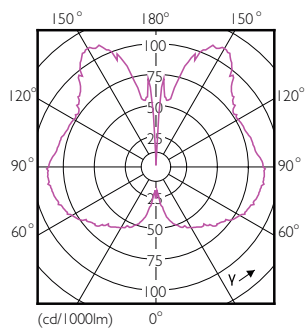

LEDBulb giant 25W E27 G200 840 DIM