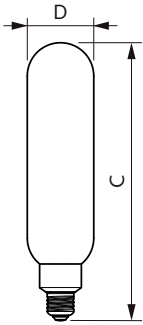

Decorative LEDbulbs

Numerator - Packs per outer box	2
Material Nr. (12NC)	929001903301
Net Weight (Piece)	0.196 kg

Dimensional drawing

Bulb T65 230V 6-40W 470lm 2000K E27 D

Product	D	C
LED giant 25W E27 T65 4000K smoky D	65 mm	273 mm