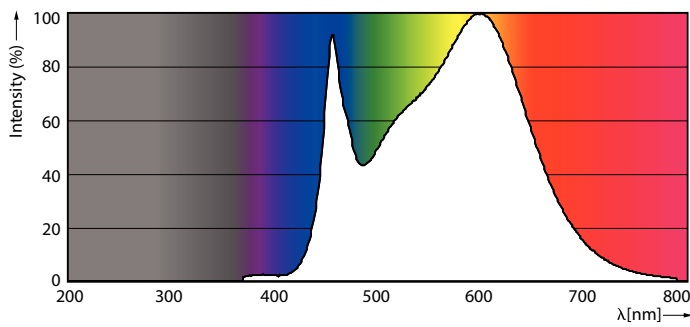

Decorative LEDbulbs

Numerator - Packs per outer box	2
Material Nr. (12NC)	929001903301
Net Weight (Piece)	0.196 kg

Dimensional drawing

Product	D	C
LED giant 25W E27 T65 4000K smoky D	65 mm	273 mm

Photometric data

LEDBulb giant 25W E27 G200 840 DIM