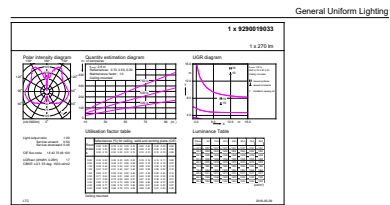

LEDBulb giant 25W E27 T65 840 DIM