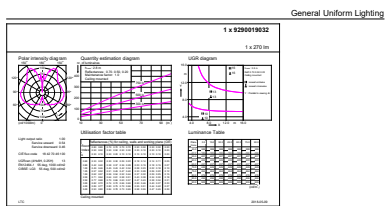

LED Bulb giant 25W E27 A160 840 DIM