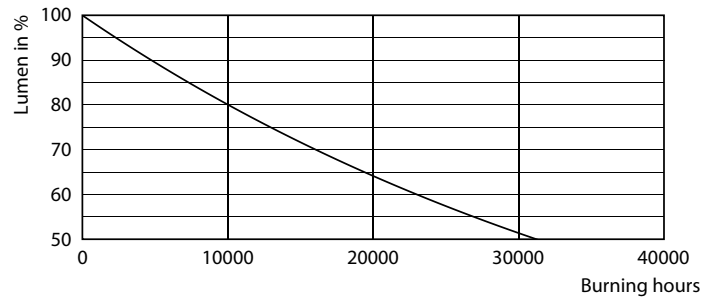

LEDBulb giant 25W E27 G200 840 DIM