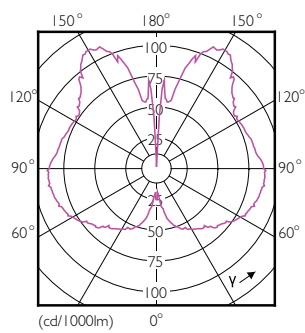

### Product data

General Information		Wattage Equivalent	
Cap-Base	E27 [ E27]		25 W
RoHS mark	RoHS mark	Starting Time (Nom)	0.5 s
Nominal Lifetime (Nom)	15000 h	Warm Up Time to 60% Light (Nom)	0.5 s
Switching Cycle	20000X	Power Factor (Nom)	0.7
Technical Type	6.5-25W	Voltage (Nom)	220-240 V
Light Technical		Temperature	
Color Code	840 [ CCT of 4000K]	T-Case Maximum (Nom)	45 °C
Luminous Flux (Nom)	270 lm	Controls and Dimming	
Luminous Flux (Rated) (Nom)	270 lm	Dimmable	Yes
Color Designation	Cool White (CW)	Approval and Application	
Correlated Color Temperature (Nom)	4000 K	Energy Efficiency Label (EEL)	A
Luminous Efficacy (rated) (Nom)	41.00 lm/W	Energy Consumption kWh/1000 h	7 kWh
Color Consistency	<6	Product Data	
Color Rendering Index (Nom)	80	Full product code	871869681510600
LLMF At End Of Nominal Lifetime (Nom)	70 %	Order product name	LED giant 25W E27 A160 4000K smoky D
Operating and Electrical		EAN/UPC - Product	8718696815106
Input Frequency	50 to 60 Hz	Order code	929001903201
Power (Rated) (Nom)	6.5 W	Numerator - Quantity Per Pack	1
Lamp Current (Nom)	45 mA		

## Dimensional drawing

Product	D	C
LED giant 25W E27 A160 4000K smoky D	160 mm	293 mm

## Photometric data