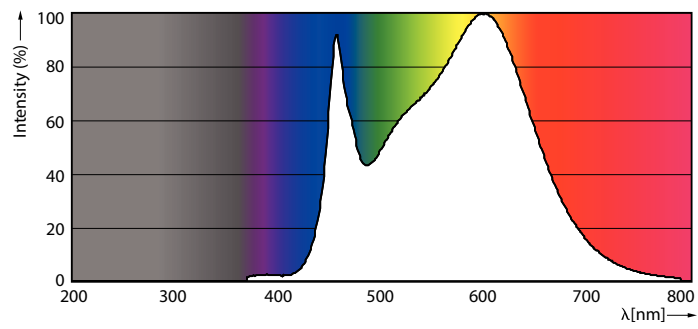

Decorative LEDbulbs

Numerator - Packs per outer box	2
Material Nr. (12NC)	929001903201
Net Weight (Piece)	0.230 kg

Dimensional drawing

Product	D	C
LED giant 25W E27 A160 4000K smoky D	160 mm	293 mm

Bulb A160 230V 6-40W 470lm 2000K E27 D

Photometric data

LED Bulb giant 25W E27 G200 840 DIM

LED Bulb giant 25W E27 G200 840 DIM