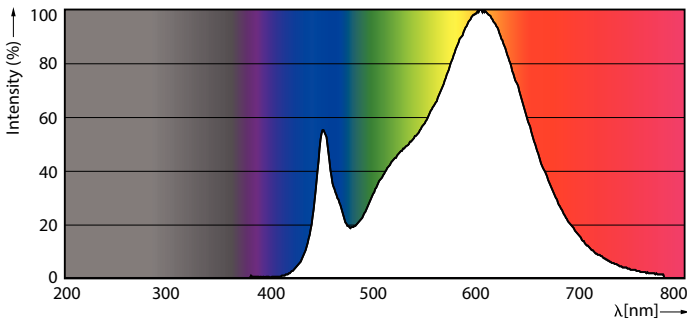

Photometric data

LEDTrueForce E27 28W 3000K