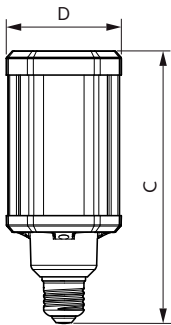

TrueForce LED Public (Urban/Road – HPL/SON)

Temperature

T-Case Maximum (Nom)	85 °C

Controls and Dimming

Dimmable	No

Mechanical and Housing

Bulb Finish	Clear

Approval and Application

Energy Efficiency Label (EEL)	A++
Energy Consumption kWh/1000 h	28 kWh

Product Data

Full product code	871869963818400
Order product name	TrueForce LED HPL ND 38-28W E27 830
EAN/UPC - Product	8718699638184
Order code	929002006302
Numerator - Quantity Per Pack	1
Numerator - Packs per outer box	6
Material Nr. (12NC)	929002006302
Net Weight (Piece)	0.370 kg

Dimensional drawing

Tforce LED HPL ND 4klm E27 830 CL IP65