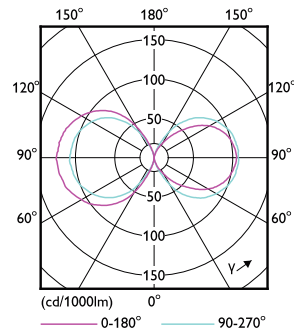

LEDTrueForce E27 360