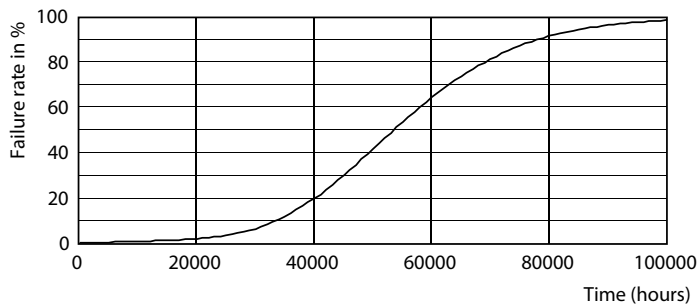

TrueForce LED Public (Urban/Road – HPL/SON)

Photometric data

LEDTrueForce E27 28W 3000K

Lifetime

LEDTrueForce Others 360