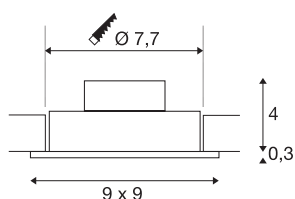

NEW TRIA 1 SET

recessed fitting, single-headed LED, 3000K, square, brushed aluminium, 38°, 9.1W, incl. driver, clip springs

The simplicity and effectiveness of the innovative NEW TRIA 1 SET is captivating. It is available in matt black, white, or brushed aluminium, and in round or square form. Equipped with one powerful, warm white premium COB LED, as well as LED driver included in the scope of supply, the set can be used in any lighting situation. Furthermore, it is adjustable by 38°. The electrical connection is made directly to the 230V mains supply. This luminaire contains built-in LED lamps.

TECHNICAL DATA

Item no.:	113916
Primary nominal voltage	220-240V ~50/60Hz mA/V
Secondary power / secondary voltage	350mA
Length	9 cm
Width	9 cm
Height	3.5 cm
Installation diameter	7.7 cm
Installation depth	4 cm
Net weight	0.229 kg
Gross weight	0.284 kg
IP Code	IP 20
Safety class	II
Assembly	Recessed
Assembly details	Ceiling
Wattage	8 W
Lumen	700 lm
Colour temperature	3000 Kelvin
Beam angle	38 °
Color	aluminium
CRI	80
LXXBXX data	L70B50
Service life	40000 h