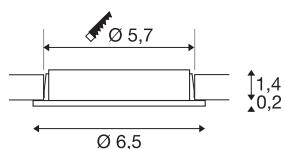

DL 126

recessed fitting, LED SMD, 3000K, round, chrome, max. 3W, incl. leaf springs

The DL 126 recessed fitting impresses with its low height and it is therefore ideal for use with low installation depths. The six long-life SMD LEDs with a total power output of 3W ensure that you have the necessary level of illumination. The recessed fitting is available with a shutter coloured white, chrome and brushed metal. A suitable 12V direct current power supply is needed for operation. This luminaire contains built-in warm-white LED lamps.

TECHNICAL DATA

Item no.:	112222
Primary nominal voltage	12V mA/V
Height	1.6 cm
Diameter	6.5 cm
Installation diameter	5.7 cm
Installation depth	1.4 cm
Net weight	0.114 kg
Gross weight	0.138 kg
IP Code	IP 20
Safety class	III
Assembly	Recessed
Assembly details	Ceiling, Wall
Lumen	170 lm
Colour temperature	3000 Kelvin
Beam angle	90 °
Color	chrome
CRI	80
LXXBXX data	L70B50
Service life	60000 h
BIG WHITE Page	394