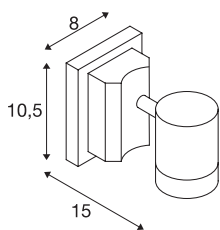

MYRA WALL

outdoor wall and ceiling light, single-headed, QPAR51, IP55, silver-grey, max. 50W

The wall and ceiling light of the MYRA series is made from painted aluminium and glass, which covers the lamp(s). The lamp heads can be rotated and swivelled. With protection class IP55, it is suitable for outdoor use. The electrical connection of the luminaire, which comes in various colours, is directly to the 230V mains supply. The MYRA series includes other floor stands, display fittings and can therefore be used universally.

TECHNICAL DATA

Item no.:	233104
Socket	GU10
Lamp	QPAR51
Number of sockets	1
Lamps included	No
Primary nominal voltage	220-240V ~50/60Hz mA/V
Tilt range	45 °
Horizontal rotation range	340 °
Width	8 cm
Height	10.5 cm
Diameter	7 cm
Depth	15 cm
Net weight	0.569 kg
Gross weight	0.642 kg
IP Code	IP 55
Safety class	I
Assembly	Surface
Assembly details	Ceiling, Wall
Wattage	50 W
Color	grey
BIG WHITE Page	666