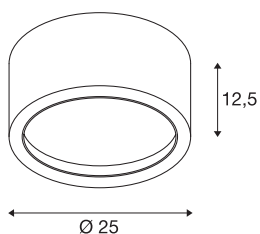

FERA 25

ceiling light, LED, 3000K, round, white, 1800 lm, max. 21W, including LED driver

The high-voltage LED ceiling light FERA 25 convinces with its simple design and high luminosity. The integrated LED reaches a luminous flux of 1800 lm. Thus, the fitting can be used for general room lighting. Thanks to the built-in LED driver, the light is ready for direct connection to 230V AC.

TECHNICAL DATA

Item no.:	161461
Primary nominal voltage	220-240V ~50/60Hz mA/V
Secondary power / secondary voltage	550mA
Height	12.5 cm
Diameter	25 cm
Net weight	1.816 kg
Gross weight	2.187 kg
IP Code	IP 20
Safety class	I
Assembly	Surface
Assembly details	Ceiling
Wattage	23 W
Lumen	1800 lm
Colour temperature	3000 Kelvin
Beam angle	100 °
Color	white
CRI	80
LXXBXX data	L70B50
Service life	20000 h
Minimum ambient temperature	0 °C
Maximum ambient temperature	45 °C
BIG WHITE Page	285