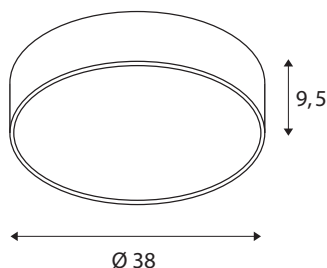

MEDO 40 CW AMBIENT

LED Outdoor surface-mounted wall and ceiling light, DALI, white, 3000/4000K

The high quality MEDO AMBIENT supplements the MEDO series, and impresses with its well thought-out new features: Thanks to its homogeneous, indirect upwards light emission, it generates a decorative AMBIENT effect. A practical switch that provides flexibility, and with the MEDO AMBIENT variant is easy to switch between 3000K and 4000K. The MEDO AMBIENT also excels during installation: The base plate is screwed to the wall or the ceiling, then the body is simply attached to the socket using three clips and can be removed in the same way, of course. The ceiling light can be converted into a pendant using a suspension kit, and is therefore also ideal for rooms with high ceilings. The built-in LED driver makes direct connection to a 120V to 240V mains supply possible.

TECHNICAL DATA

Item no.:	1001896
Primary nominal voltage	220-240V ~50/60Hz mA/V
Secondary power / secondary voltage	700mA
Height	9.5 cm
Diameter	38 cm
Net weight	2.233 kg
Gross weight	3 kg
IP Code	IP 20
Safety class	I
Assembly	Surface
Assembly details	Ceiling, Wall
Dimmable	Yes
Dimming technology	DALI
Wattage	30 W
Lumen	2800 / 2950 lm
Colour temperature	3000/4000 Kelvin
Beam angle	105 °
Color	white
CRI	80
UGR ≤	25
LXXBXX data	L70B50
Service life	25000 h

Light Source

916346	
--------	---

BIG WHITE Page	260
----------------	-----

Accessories

1001950	MEDO 5m suspension , white
1001951	MEDO 5m suspension , silver-grey
1001952	MEDO 5m suspension , black
135250	SUSPENSION SET , for MEDO round pendant, round, black, 5-wire
135251	SUSPENSION SET , for MEDO round pendant, round, white, 5-wire
135254	SUSPENSION SET , for MEDO round pendant, round, silver-grey, 5-wire