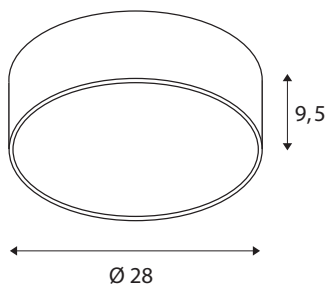

## TECHNICAL DATA

|                                     |                        |
|-------------------------------------|------------------------|
| Item no.:                           | 1001893                |
| Primary nominal voltage             | 220-240V ~50/60Hz mA/V |
| Secondary power / secondary voltage | 350mA                  |
| Height                              | 9.5 cm                 |
| Diameter                            | 28 cm                  |
| Net weight                          | 1.512 kg               |
| Gross weight                        | 1.928 kg               |
| IP Code                             | IP 20                  |
| Safety class                        | I                      |
| Assembly                            | Surface                |
| Assembly details                    | Ceiling, Wall          |
| Dimmable                            | Yes                    |
| Dimming technology                  | DALI                   |
| Wattage                             | 15 W                   |
| Lumen                               | 1250 / 1300 lm         |
| Colour temperature                  | 3000/4000 Kelvin       |
| Beam angle                          | 105 °                  |
| Color                               | white                  |
| CRI                                 | 80                     |
| UGR ≤                               | 25                     |
| LXXBXX data                         | L70B50                 |
| Service life                        | 25000 h                |