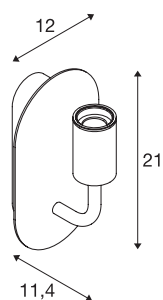

FITU WL

Indoor surface-mounted wall light, E27, white, max. 24W

The FITU table lamp from our MIX & MATCH System is available in various colours. The FITU product family impresses with its wide variety of application possibilities. With its built-in E27 socket, the luminaire is suitable for both LED and energy-saving bulbs. The electrical connection is made directly to the 230V mains supply.

TECHNICAL DATA

Item no.:	1002147
Socket	E27
Number of sockets	1
Primary nominal voltage	220-240V ~50/60Hz mA/V
Width	12 cm
Height	21 cm
Depth	11.4 cm
Net weight	0.839 kg
Gross weight	1.082 kg
IP Code	IP 20
Safety class	I
Assembly	Surface
Assembly details	Wall
Wattage	24 W
Color	white
Maximum ambient temperature	30 °C
BIG WHITE Page	214