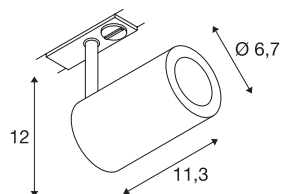

ENOLA_B TRACK SPOT

QPAR51 silver-grey 50W, incl. 1-circuit adapter

The puristic ENOLA B track-mounted spotlight consists of an aluminium and steel structure and is optionally available with a white, black, or silver grey housing. The lamp head can be rotated and swivelled. Because of the built-in GU-10 240V socket, the ENOLA_B is ready for direct connection to the 1-circuit 240V track system.

TECHNICAL DATA

Item no.:	1002113
Socket	GU10
Lamp	QPAR51
Number of sockets	1
Lamps included	No
Primary nominal voltage	220-240V ~50/60Hz mA/V
Tilt range	90 °
Horizontal rotation range	350 °
Length	11.3 cm
Height	12 cm
Diameter	6.7 cm
Net weight	0.369 kg
Gross weight	0.462 kg
IP Code	IP 20
Safety class	I
Assembly	Surface
Assembly details	Track Ceiling, Track Wall
Wattage	50 W
Color	grey
Maximum ambient temperature	40 °C
BIG WHITE Page	480