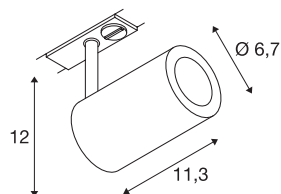

## ENOLA\_B TRACK SPOT

QPAR51 black, 50W, incl. 1-circuit adapter

The puristic ENOLA B track-mounted spotlight consists of an aluminium and steel structure and is optionally available with a white, black, or silver grey housing. The lamp head can be rotated and swivelled. Because of the built-in GU-10 240V socket, the ENOLA\_B is ready for direct connection to the 1-circuit 240V track system.

## TECHNICAL DATA

Item no.:	1002110
Socket	GU10
Lamp	QPAR51
Number of sockets	1
Lamps included	No
Primary nominal voltage	220-240V ~50/60Hz mA/V
Tilt range	90 °
Horizontal rotation range	350 °
Length	11.3 cm
Height	12 cm
Diameter	6.7 cm
Net weight	0.366 kg
Gross weight	0.464 kg
IP Code	IP 20
Safety class	I
Assembly	Surface
Assembly details	Track Ceiling, Track Wall
Wattage	50 W
Color	black
Maximum ambient temperature	40 °C
BIG WHITE Page	480