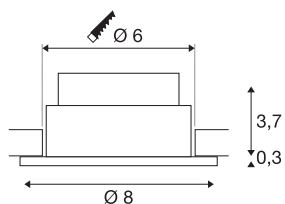

## PATTI-I

**LED outdoor recessed ceiling light, round DL IP65 black 1800-3000K**

The innovative PATTI-I recessed light is suitable for ceiling thicknesses up to 20 mm. Thanks to its IP65 rating, it is suitable for use outdoors and in wet rooms. The light is available in black, white or silver grey, and in a round or square shape. It is fitted with a powerful, dim-to-warm LED, which allows the light colour to be individually adjusted. Thanks to the integrated LED driver, the light can be connected directly to the 230 V mains voltage.

## TECHNICAL DATA

Item no.:	1002098
Primary nominal voltage	220-240V ~50/60Hz mA/V
Secondary power / secondary voltage	350mA
Height	4 cm
Diameter	8 cm
Installation diameter	6 cm
Installation depth	6 cm
Net weight	0.229 kg
Gross weight	0.281 kg
IP Code	IP 20 / IP 65
Safety class	II
Impact resistance class	IK02
Impact resistance	0,2 Joule
Assembly	Recessed
Assembly details	Ceiling
Dimmable	Yes
Dimming technology	Leading edge, trailing edge
Wattage	7.3 W
Lumen	440 lm
Colour temperature	1800-3000 Kelvin
Beam angle	38 °
Color	black