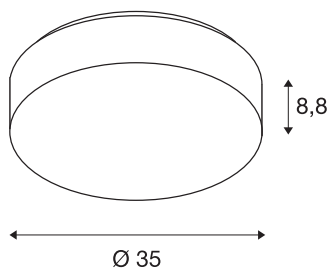

## LIPSY 40 Drum CW

LED Outdoor surface-mounted wall and ceiling light, white, IP44 3000/4000K

Because of their timeless and discreet design, the wall and ceiling lights of the LIPSY DRUM series are a popular lighting solution for a wide range of applications. The steel and acrylic glass luminaires come in a variety of housing sizes. The wide beam characteristic creates homogeneous lighting in combination with the powerful LED module. The built-in driver makes direct connection to a 230V mains voltage supply possible. The light colour of the product can be switched between 3000K and 4000K.

## TECHNICAL DATA

Item no.:	1002076
Primary nominal voltage	220-240V ~50/60Hz mA/V
Secondary power / secondary voltage	500mA
Height	8.8 cm
Diameter	35 cm
Net weight	0.784 kg
Gross weight	1.32 kg
IP Code	IP 44
Safety class	I
Assembly	Surface
Assembly details	Ceiling, Wall
Wattage	17.5 W
Lumen	2300 lm
Colour temperature	3000/4000 Kelvin
Color	white
CRI	80
LXXBXX data	L70B50
Service life	50000 h
Minimum ambient temperature	-20 °C
Maximum ambient temperature	40 °C
BIG WHITE Page	329