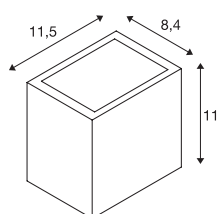

## SITRA CUBE WL

LED outdoor surface-mounted wall and ceiling light, rust coloured, IP44, 3000K, 10W

SITRA CUBE wall light made from painted aluminium. Thanks to the position of the two built-in high-performance LEDs, the fitted luminaire produces two equal, but opposite, cones of light (UP/DOWN). With protection class IP44 it is suitable for outdoor use. The electrical connection of the luminaire, which comes in various colours, is directly to the 230V mains supply.

## TECHNICAL DATA

Item no.:	1002034
Number of different light outlets	2
Primary nominal voltage	100-277V ~50/60Hz mA/V
Secondary power / secondary voltage	500mA
Width	11.8 cm
Height	11 cm
Depth	8.4 cm
Net weight	0.873 kg
Gross weight	0.96 kg
IP Code	IP 44
Safety class	I
Impact resistance class	IK05
Impact resistance	0,7 Joule
Assembly	Surface
Assembly details	Wall
Wattage	11 W
Lumen	1100 / 1270 lm
Colour temperature	3000/4000 Kelvin
Beam angle	105 °
Color	rust
CRI	80
LXXBXX data	L70B50