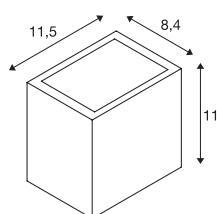

## SITRA CUBE WL

LED outdoor surface-mounted wall and ceiling light, white, IP44, 3000K, 10W

SITRA CUBE wall light made from painted aluminium. Thanks to the position of the two built-in high-performance LEDs, the fitted luminaire produces two equal, but opposite, cones of light (UP/DOWN). With protection class IP44 it is suitable for outdoor use. The electrical connection of the luminaire, which comes in various colours, is directly to the 230V mains supply.

## TECHNICAL DATA

Item no.:	1002033
Number of different light outlets	2
Primary nominal voltage	100-277V ~50/60Hz mA/V
Secondary power / secondary voltage	500mA
Width	11.8 cm
Height	11 cm
Depth	8.4 cm
Net weight	0.875 kg
Gross weight	0.962 kg
IP Code	IP 44
Safety class	I
Impact resistance class	IK05
Impact resistance	0,7 Joule
Assembly	Surface
Assembly details	Wall
Wattage	11 W
Lumen	1100 / 1270 lm
Colour temperature	3000/4000 Kelvin
Beam angle	105 °
Color	white
CRI	80
LXXBXX data	L70B50