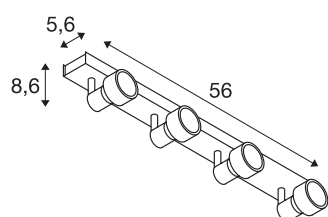

## PURI CW

Indoor surface-mounted wall and ceiling light, quad, QPAR51, black, 4x50W

The wall and ceiling light of the PURI series, whereby one to four rotating and swivelling lamp heads are fitted to the ceiling plate of the luminaire. The luminaire is made of aluminium and, thanks to the GU10 socket, is suitable for both halogen and LED lamps. A lamp is included to place on the lamp for halogen lamps with 5cm diameter. The electrical connection of the luminaire, which comes in various colours, is made directly to the 230V mains supply.

## TECHNICAL DATA

Item no.:	1002029
Socket	GU10
Lamp	QPAR51
Number of sockets	4
Lamps included	No
Primary nominal voltage	220-240V ~50/60Hz mA/V
Tilt range	85 °
Horizontal rotation range	350 °
Length	56 cm
Width	5.6 cm
Height	8.6 cm
Net weight	1.273 kg
Gross weight	1.591 kg
IP Code	IP 20
Safety class	I
Assembly	Surface
Assembly details	Ceiling, Wall
Wattage	50 W
Color	black
BIG WHITE Page	312