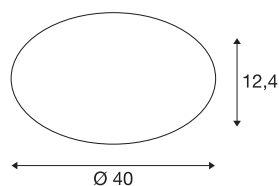

LIPSY 50 Dome

LED Outdoor surface-mounted wall and ceiling light, white, IP44, 3000/4000K

With their timeless and discreet design, the LIPSY DOME series of wall and ceiling lights are a popular lighting solution for a wide range of applications. The steel and acrylic glass luminaires come in a variety of housing sizes. The wide beam characteristic creates homogeneous lighting in combination with the powerful LED module. The built-in driver makes direct connection to a 230V mains voltage supply possible. The light colour of the product can be switched between 3000K and 4000K.

TECHNICAL DATA

Item no.:	1002022
Primary nominal voltage	220-240V ~50/60Hz mA/V
Secondary power / secondary voltage	500mA
Height	12.4 cm
Diameter	40 cm
Net weight	1.008 kg
Gross weight	1.67 kg
IP Code	IP 44
Safety class	I
Assembly	Surface
Assembly details	Ceiling, Wall
Wattage	20 W
Lumen	2700 lm
Colour temperature	3000/4000 Kelvin
Color	white
CRI	80
LXXBXX data	L70B50
Service life	50000 h
Minimum ambient temperature	-20 °C
Maximum ambient temperature	40 °C
BIG WHITE Page	326