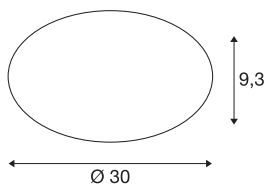

LIPSY 30 Dome

LED Outdoor surface-mounted wall and ceiling light, white, IP44, 3000/4000K

With their timeless and discreet design, the LIPSY DOME series of wall and ceiling lights are a popular lighting solution for a wide range of applications. The steel and acrylic glass luminaires come in a variety of housing sizes. The wide beam characteristic creates homogeneous lighting in combination with the powerful LED module. The built-in driver makes direct connection to a 230V mains voltage supply possible. The light colour of the product can be switched between 3000K and 4000K.

TECHNICAL DATA

Item no.:	1002020
Primary nominal voltage	220-240V ~50/60Hz mA/V
Secondary power / secondary voltage	350mA
Height	9.3 cm
Diameter	30 cm
Net weight	0.646 kg
Gross weight	1.06 kg
IP Code	IP 44
Safety class	I
Assembly	Surface
Assembly details	Ceiling, Wall
Wattage	13.5 W
Lumen	1600 lm
Colour temperature	3000/4000 Kelvin
Color	white
CRI	80
LXXBXX data	L70B50
Service life	50000 h
Minimum ambient temperature	-20 °C
Maximum ambient temperature	30 °C
BIG WHITE Page	326