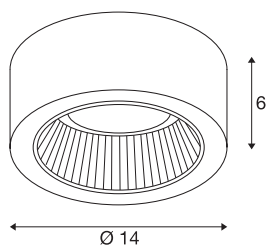

## CL 101 TCR-TSE

Indoor surface-mounted ceiling light, black, max. 11W

The CL 101 ceiling light is an affordable lighting solution with GX53 a socket for the use of efficient energy-saving lamps. The puristically designed housing is available in white, black and silver-grey. The luminaire is ready for direct connection to a 230V AC voltage.

## TECHNICAL DATA

Item no.:	1002019
Socket	GX53
Lamp	TCR-TSE
Number of sockets	1
Lamps included	No
Primary nominal voltage	220-240V ~50/60Hz mA/V
Height	6 cm
Diameter	14 cm
Net weight	0.176 kg
Gross weight	0.226 kg
IP Code	IP 20
Safety class	II
Assembly	Surface
Assembly details	Ceiling
Wattage	11 W
Color	black