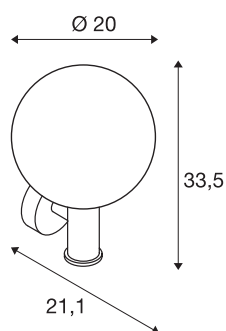

## GLOO PURE WL

Outdoor surface-mounted wall light, E27, anthracite, IP44

The GLOO PURE floor luminaire consists of a painted aluminium tube that terminates in an frosted real glass ball. Equipped with an E27 socket, both energy-saving and LED lamps can be used. It is suitable for use outdoors thanks to its IP44 protection class. The GLOO PURE series also includes wall lights as well as floor stands, and can therefore be used universally. As an option an earth spike as well as a connection box for safe electrical connection to the round luminaire upright, are available. Connection is made to the 230V mains voltage.

### TECHNICAL DATA

Item no.:	1002002
Socket	E27
Number of sockets	1
Primary nominal voltage	220-240V ~50/60Hz mA/V
Width	20 cm
Height	33.5 cm
Depth	21.1 cm
Net weight	1.339 kg
Gross weight	1.98 kg
IP Code	IP 44
Safety class	I
Impact resistance class	IK02
Impact resistance	0,2 Joule
Assembly	Surface
Assembly details	Wall
Wattage	23 W
Color	anthracite
BIG WHITE Page	658