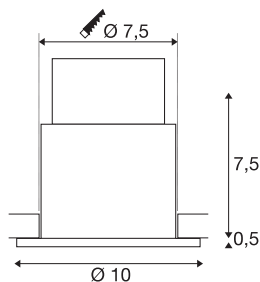

VARU QPAR51 DL

outdoor recessed ceiling light, black, IP20/65

The innovative VARU recessed light offers an impressive IP65 protection rating. These downlights are, therefore, suitable for use outdoors or in wet rooms. The VARU range is available in several colours and with a powerful, warm white LED or GU10 fitting. All versions of the light with GU10 fitting can be connected to the 230 V mains power supply. For the LED versions, an additional LED driver is required.

TECHNICAL DATA

Item no.:	1001930
Socket	GU10
Lamp	LED GU10 51mm
Number of sockets	1
Lamps included	No
Primary nominal voltage	220-240V ~50/60Hz mA/V
Height	8 cm
Diameter	10 cm
Installation diameter	7.5 cm
Installation depth	8 cm
Net weight	0.196 kg
Gross weight	0.256 kg
IP Code	IP 20 / IP 65
Safety class	II
Impact resistance class	IK02
Impact resistance	0,2 Joule
Assembly	Recessed
Assembly details	Ceiling
Wattage	5 W
Color	black
BIG WHITE Page	711