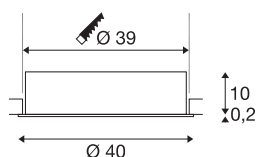

MEDO 40 EL

LED indoor recessed ceiling light, frame version, white, 3000/4000K

The MEDO FRAME variants round off the recessed lights in the MEDO series. The MEDO FRAME lights blend into any room perfectly, just like the frameless versions. Understated yet still powerful, they provide bright illumination. Supplemented by an additional driver, the TRIAC recessed variant becomes dimmable and can be integrated in DALI systems.

TECHNICAL DATA

Item no.:	1001906
Secondary power / secondary voltage	700mA
Height	10.2 cm
Diameter	40 cm
Installation diameter	39 cm
Installation depth	13 cm
Net weight	2.582 kg
Gross weight	3.608 kg
IP Code	IP 20
Safety class	III
Assembly	Recessed
Assembly details	Ceiling
Wattage	28 W
Lumen	3300 lm
Colour temperature	3000/4000 Kelvin
Beam angle	105 °
Color	white
CRI	80
UGR ≤	25
LXXBXX data	L70B50
Service life	25000 h
Maximum ambient temperature	40 °C