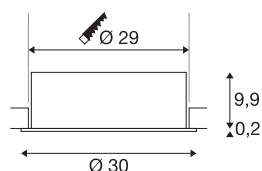

MEDO 30 EL

LED indoor recessed ceiling light, frame version, white, 3000/4000K

The MEDO FRAME variants round off the recessed lights in the MEDO series. The MEDO FRAME lights blend into any room perfectly, just like the frameless versions. Understated yet still powerful, they provide bright illumination. Supplemented by an additional driver, the TRIAC recessed variant becomes dimmable and can be integrated in DALI systems.

TECHNICAL DATA

Item no.:	1001905
Secondary power / secondary voltage	350mA
Height	10.1 cm
Diameter	30 cm
Installation diameter	29 cm
Installation depth	13 cm
Net weight	1.6 kg
Gross weight	2.097 kg
IP Code	IP 20
Safety class	III
Assembly	Recessed
Assembly details	Ceiling
Wattage	14 W
Lumen	1600 lm
Colour temperature	3000/4000 Kelvin
Beam angle	105 °
Color	white
CRI	90
UGR ≤	25
LXXBXX data	L70B50
Service life	25000 h
Maximum ambient temperature	40 °C