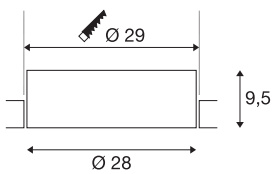

MEDO 30 EL

LED indoor recessed ceiling light, frameless version, white, 3000/4000K

The recessed version of the MEDO series fits into every room concept seamlessly thanks to its understated design. The MEDO Frameless combines with the ceiling in a charming way. The light colour can be easily switched between 3000K and 4000K prior to installation using a switch. The integrated premium LED module provides an even lighting effect. Supplemented by an additional driver, the TRIAC recessed variant becomes dimmable and can be integrated in DALI systems.

TECHNICAL DATA

Item no.:	1001901
Secondary power / secondary voltage	350mA
Height	9.5 cm
Diameter	28 cm
Installation diameter	29 cm
Installation depth	13 cm
Net weight	1.27 kg
Gross weight	1.751 kg
IP Code	IP 20
Safety class	III
Assembly	Recessed
Assembly details	Ceiling
Wattage	14 W
Lumen	1600 lm
Colour temperature	3000/4000 Kelvin
Beam angle	105 °
Color	white
CRI	80
UGR ≤	25
LXXBXX data	L70B50
Service life	25000 h
Maximum ambient temperature	40 °C