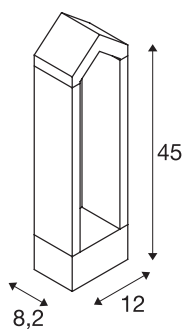

## RASCALI 45 Pole

LED Outdoor floor stand, anthracite, 3000K

The RASCALI outdoor floor stand impresses with its unusual design and innovative LED light source. The luminaire is suitable for outdoor use because of its IP65 protection class. The range is completed with an appropriate wall light. The BONA is supplied ready for direct connection to a 230V mains power supply.

### TECHNICAL DATA

Item no.:	1000799
Primary nominal voltage	220-240V ~50/60Hz mA/V
Length	12 cm
Width	8.2 cm
Height	45 cm
Net weight	2.215 kg
Gross weight	2.542 kg
IP Code	IP 65
Safety class	I
Impact resistance class	IK02
Impact resistance	0,2 Joule
Assembly	Surface
Assembly details	Ground
Wattage	8 W
Lumen	360 lm
Colour temperature	3000 Kelvin
Color	anthracite
CRI	90
LXXBXX data	L70B50
Service life	30000 h
Minimum ambient temperature	-20 °C
Maximum ambient temperature	45 °C

## Light Source

954796

BIG WHITE Page

579