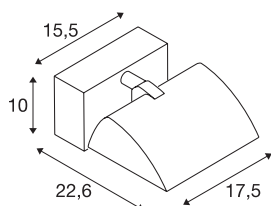

MERADO FLOOD WL

LED Indoor surface-mounted wall light, white, 3000K, 40°

The MERADO FLOOD is a classic wall floodlight, combined with modern LED technology. The electrical connection of the luminaire, which is made from aluminium and glass, is made directly to the 230V mains power supply, via to the built-in driver. The MERADO FLOOD is available with a black or white housing, and in warm white or pure white versions. As well as the version for wall mounting, versions with 3-circuit track system adapters are also available. This luminaire contains built-in LED lamps.

TECHNICAL DATA

Item no.:	1001468
Primary nominal voltage	220-240V ~50/60Hz mA/V
Secondary power / secondary voltage	1000mA
Width	17.5 cm
Height	10 cm
Depth	22.6 cm
Net weight	1.348 kg
Gross weight	1.632 kg
IP Code	IP 20
Safety class	I
Assembly	Surface
Assembly details	Ceiling, Wall
Dimmable	Yes
Dimming technology	trailing edge
Wattage	40 W
Lumen	3000 lm
Colour temperature	3000 Kelvin
Color	white
CRI	80
LXXBXX data	L70B50
Service life	40000 h
BIG WHITE Page	231