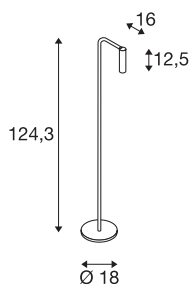

KARPO TL

LED Indoor floor stand, black, 3000K

KARPO series lights are available in white and black. It has a cylindrical spotlight which can be individually directed via a joint. The swivel and tilting range allows you to optimally light up the room. The integrated premium LEDs provide high energy efficiency. The luminaire also has a high colour rendering index of 90. The luminaires can be directly connected to the 230V mains supply.

TECHNICAL DATA

Item no.:	1001463
Primary nominal voltage	100-240V ~50/60Hz mA/V
Secondary power / secondary voltage	500mA
Width	18 cm
Height	124.3 cm
Depth	16 cm
Net weight	2.41 kg
Gross weight	3.918 kg
IP Code	IP 20
Safety class	II
Assembly	Mobile
Dimmable	Yes
Dimming technology	Switch Dimmable
Wattage	6.2 W
Lumen	360 lm
Colour temperature	3000 Kelvin
Beam angle	40 °
Color	black
CRI	90
LXXBXX data	L70B50
Service life	30000 h
BIG WHITE Page	108