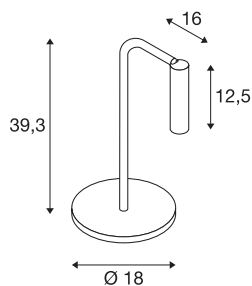

## KARPO TL

LED Indoor table lamp, black, 3000K

KARPO series lights are available in white and black. It has a cylindrical spotlight which can be individually directed via a joint. The swivel and tilting range allows you to optimally light up the room. The integrated premium LEDs provide high energy efficiency. The luminaire also has a high colour rendering index of 90. The luminaires can be directly connected to the 230V mains supply.

## TECHNICAL DATA

Item no.:	1001461
Primary nominal voltage	100-240V ~50/60Hz mA/V
Secondary power / secondary voltage	500mA
Width	18 cm
Height	39.3 cm
Depth	16 cm
Net weight	1.427 kg
Gross weight	2.364 kg
IP Code	IP 20
Safety class	II
Assembly	Mobile
Dimmable	Yes
Dimming technology	Switch Dimmable
Wattage	6.2 W
Lumen	360 lm
Colour temperature	3000 Kelvin
Beam angle	40 °
Color	black
CRI	90
LXXBXX data	L70B50
Service life	30000 h
BIG WHITE Page	108