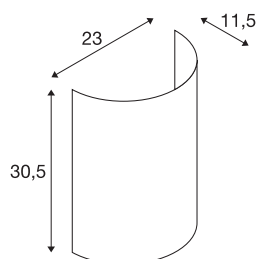

FENDA half shade

beige

FENDA light shade in modern colours for the FENDA Basis wall light 1001272

TECHNICAL DATA

Item no.:	1001276
Width	23 cm
Height	30.5 cm
Depth	11.5 cm
Net weight	0.238 kg
Gross weight	0.499 kg
IP Code	IP 20
Assembly	Surface
Assembly details	Wall with Acc.
Color	beige
BIG WHITE Page	218