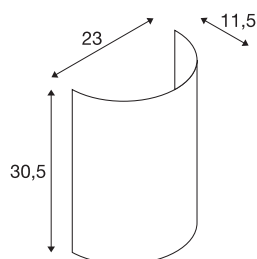

### TECHNICAL DATA

Item no.:	1001274
Width	23 cm
Height	30.5 cm
Depth	11.5 cm
Net weight	0.244 kg
Gross weight	0.589 kg
IP Code	IP 20
Assembly	Surface
Assembly details	Wall with Acc.
Color	copper
BIG WHITE Page	218