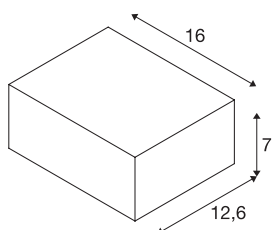

SHELL 15

WL, LED Indoor surface-mounted wall light, 3000K, white

The elegant SHELL wall light is a combination of aluminium and acrylic glass. The dimmable wall light is available in two sizes. The one or two long-life LEDs each have output of 12W, and provide the required luminous intensity. The wall light has a strong design and can be directly connected to the 230V mains supply as it has an integrated LED driver.

TECHNICAL DATA

Item no.:	1000422
Number of different light outlets	1
Primary nominal voltage	220-240V ~50/60Hz mA/V
Secondary power / secondary voltage	350mA
Width	12.6 cm
Height	7 cm
Depth	16 cm
Net weight	0.933 kg
Gross weight	1.135 kg
IP Code	IP 20
Safety class	I
Impact resistance class	IK02
Impact resistance	0,2 Joule
Assembly	Surface
Assembly details	Wall
Dimmable	Yes
Dimming technology	Leading edge, trailing edge
Wattage	15 W
Lumen	1400 lm
Colour temperature	3000 Kelvin
Beam angle	120 °
Color	white