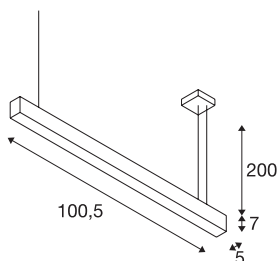

GLENOS

professional pendant, LED, 4000K, black, 1 m, 43W

The GLENOS pendant with a high-performance LED strip gives you a powerful, top-class LED lighting. The pendants are available in several lengths and colour variants and are fitted with a 2.50 m connection lead, which can be shortened individually. The GLENOS pendant is ready to connect to the 230 V mains supply thanks to the dimmable LED driver.

TECHNICAL DATA

Item no.:	1001403
Number of different light outlets	1
Primary nominal voltage	220-240V ~50/60Hz mA/V
Secondary power / secondary voltage	1000mA
Length	105 cm
Pendant length	200 cm
Width	5 cm
Height	7 cm
Net weight	2.439 kg
Gross weight	2.953 kg
IP Code	IP 20
Safety class	I
Assembly	Surface
Assembly details	Ceiling
Dimmable	Yes
Dimming technology	1-10V
Wattage	43 W
Lumen	3300 lm
Colour temperature	4000 Kelvin
Color	black
CRI	80
UGR ≤	28