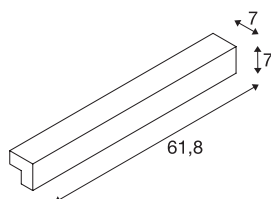

L-LINE 60 LED

wall and ceiling light, IP44, 3000K, 820lm, silver

The L-LINE 60 wall and ceiling light is fitted with a warm-white LED module and, thanks to its 1500 lm of LED power, is the ultimate LED solution for primary room lighting. The smooth and elegant L-LINE LED is available in white, silver-grey and grey colour versions. Thanks to the integrated LED driver, the luminaire can be connected directly to the 230V mains supply.

TECHNICAL DATA

Item no.:	1001300
Primary nominal voltage	220-240V ~50/60Hz mA/V
Secondary power / secondary voltage	350mA
Width	61.8 cm
Height	7 cm
Depth	7 cm
Net weight	1.106 kg
Gross weight	1.472 kg
IP Code	IP 44
Safety class	I
Assembly	Surface
Assembly details	Wall
Wattage	10 W
Lumen	820 lm
Colour temperature	3000 Kelvin
Beam angle	120 °
Color	silver
CRI	80
LXXBXX data	L70B50
Service life	30000 h
BIG WHITE Page	242